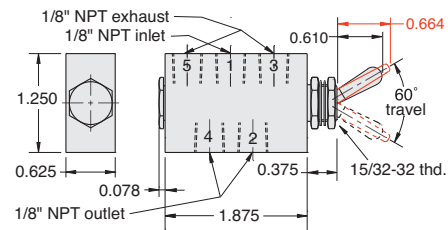

Normally-Closed 3-Way 2-Position Poppet Valve

Port(s)	Toggle	3-Way
1/8" NPT	ENP Steel	<u>MJTV-3</u>

Air Flow: 14 scfm @ 50 psig, 25 scfm @ 100 psig;

Normally-Open/Normally-Closed 4-Way 2-Position Valves

(MJTV-4 shown)

Port(s)	Toggle	4-Way
1/8" NPT	ENP Steel	<u>MJTV-4</u>
1/8" NPT	Plastic	<u>MJTV-4E</u>

Air Flow: 6.5 scfm @ 50 psig, 10.5 scfm @ 100 psig

Normally-Open/Normally-Closed 4-Way Fully-Ported Spool Valves

(MJTV-5F shown)

Port(s)	Toggle	4-Way
1/8" NPT	ENP Steel	<u>MJTV-5</u>
1/8" NPT	Plastic	<u>MJTV-5E</u>

Air Flow: 6.5 scfm @ 50 psig, 10.5 scfm @ 100 psig

options (suffix)

ENP Plating "-ENP" • FKM Seals "-V"

For high temperature applications (up to +400°F), or those that require special seals for chemical compatibility, Clippard offers optional FKM seals.