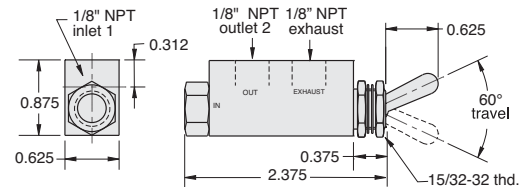

MJTV 1/8" NPT 3-WAY & 4-WAY TOGGLE VALVES

MJTV 1/8" NPT Toggle Valves

3-way valves have a supply, outlet and exhaust port. When the toggle is in the "on" position, air flows from the inlet to the outlet and the exhaust port is blocked. Moving the toggle to the "off" position closes the inlet and opens the outlet to an exhaust port which vents the outlet to atmosphere. 4-way and 5-way valves can supply and exhaust two different outlets, and are commonly used with double-acting cylinders. When the toggle is in one position, air flows from the inlet to one of the outlets. The second outlet is open to the exhaust port which is vented to atmosphere. Moving the toggle to the opposite position opens the inlet to the second outlet while exhausting the first outlet. 5 ported 4-way valves can be plumbed in a dual pressure inlet configuration to save air consumption.

Medium: Air

Input Pressure: MJTV-3: 300 psig; MJTV-4/5: 150 psig max.

Force to Rotate Toggle: MJTV-4: 12 oz.; MJTV-3, MJTV-5: 16 oz. nominal

Mounting: 15/32-32 thread. Nuts and lockwashers furnished.

- Compact, rugged construction
- Proven reliability
- Brass body, Nitrile seals, stainless steel stem and spring

Normally-Closed 3-Way 2-Position Poppet Valve

Port(s)	Toggle	3-Way
1/8" NPT	ENP Steel	<u>MJTV-3</u>

Air Flow: 14 scfm @ 50 psig, 25 scfm @ 100 psig;

Normally-Open/Normally-Closed 4-Way 2-Position Valves

(MJTV-4 shown)

Port(s)	Toggle	4-Way
1/8" NPT	ENP Steel	<u>MJTV-4</u>
1/8" NPT	Plastic	<u>MJTV-4E</u>

Air Flow: 6.5 scfm @ 50 psig, 10.5 scfm @ 100 psig

Normally-Open/Normally-Closed 4-Way Fully-Ported Spool Valves

(MJTV-5F shown)