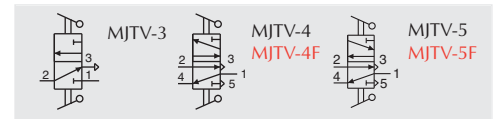

Port(s)	Toggle	4-Way
1/8" NPT	ENP Steel	<u>MJTV-4</u>
1/8" NPT	Plastic	<u>MJTV-4E</u>

Air Flow: 6.5 scfm @ 50 psig, 10.5 scfm @ 100 psig

Normally-Open/Normally-Closed 4-Way Fully-Ported Spool Valves

(MJTV-5F shown)

Port(s)	Toggle	4-Way
1/8" NPT	ENP Steel	<u>MJTV-5</u>
1/8" NPT	Plastic	<u>MJTV-5E</u>

Air Flow: 6.5 scfm @ 50 psig, 10.5 scfm @ 100 psig

options (suffix)

ENP Plating "-ENP" • FKM Seals "-V"

For high temperature applications (up to +400°F), or those that require special seals for chemical compatibility, Clippard offers optional FKM seals.