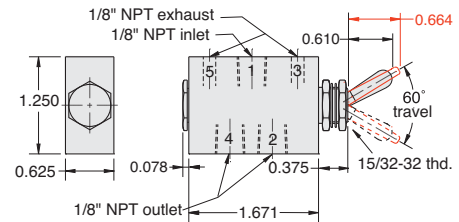

Medium: Air

Input Pressure: MJTV-3: 300 psig; MJTV-4/5: 150 psig max.

Force to Rotate Toggle: MJTV-4: 12 oz.; MJTV-3, MJTV-5: 16 oz. nominal

Mounting: 15/32-32 thread. Nuts and lockwashers furnished.

- Compact, rugged construction
- Proven reliability
- Brass body, Nitrile seals, stainless steel stem and spring

Normally-Closed 3-Way 2-Position Poppet Valve

Port(s)	Toggle	3-Way
1/8" NPT	ENP Steel	<u>MJTV-3</u>

Air Flow: 14 scfm @ 50 psig, 25 scfm @ 100 psig;

Normally-Open/Normally-Closed 4-Way 2-Position Valves

(MJTV-4 shown)

Port(s)	Toggle	4-Way
1/8" NPT	ENP Steel	<u>MJTV-4</u>
1/8" NPT	Plastic	<u>MJTV-4E</u>

Air Flow: 6.5 scfm @ 50 psig, 10.5 scfm @ 100 psig

Normally-Open/Normally-Closed 4-Way Fully-Ported Spool Valves

(MJTV-5F shown)