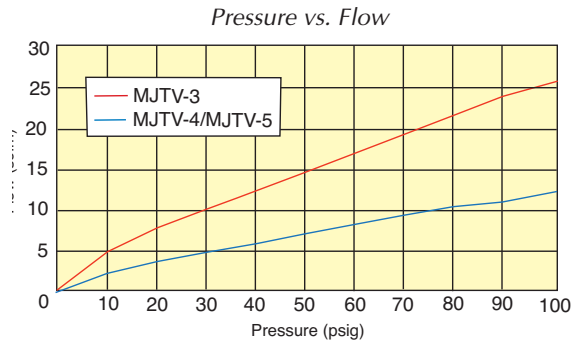

MJTV 1/8" NPT 3-WAY & 4-WAY TOGGLE VALVES

MJTV 1/8" NPT Toggle Valves

3-way valves have a supply, outlet and exhaust port. When the toggle is in the "on" position, air flows from the inlet to the outlet and the exhaust port is blocked. Moving the toggle to the "off" position closes the inlet and opens the outlet to an exhaust port which vents the outlet to atmosphere. 4-way and 5-way valves can supply and exhaust two different outlets, and are commonly used with double-acting cylinders. When the toggle is in one position, air flows from the inlet to one of the outlets. The second outlet is open to the exhaust port which is vented to atmosphere. Moving the toggle to the opposite position opens the inlet to the second outlet while exhausting the first outlet. 5 ported 4-way valves can be plumbed in a dual pressure inlet configuration to save air consumption.

Medium: Air

Input Pressure: MJTV-3: 300 psig; MJTV-4/5: 150 psig max.

Force to Rotate Toggle: MJTV-4: 12 oz.; MJTV-3, MJTV-5: 16 oz. nominal

Mounting: 15/32-32 thread. Nuts and lockwashers furnished.

- Compact, rugged construction
- Proven reliability
- Brass body, Nitrile seals, stainless steel stem and spring

Normally-Closed 3-Way 2-Position Poppet Valve

Port(s)	Toggle	3-Way
1/8" NPT	ENP Steel	<u>MJTV-3</u>

Air Flow: 14 scfm @ 50 psig, 25 scfm @ 100 psig;

Normally-Open/Normally-Closed 4-Way 2-Position Valves

(MJTV-4 shown)